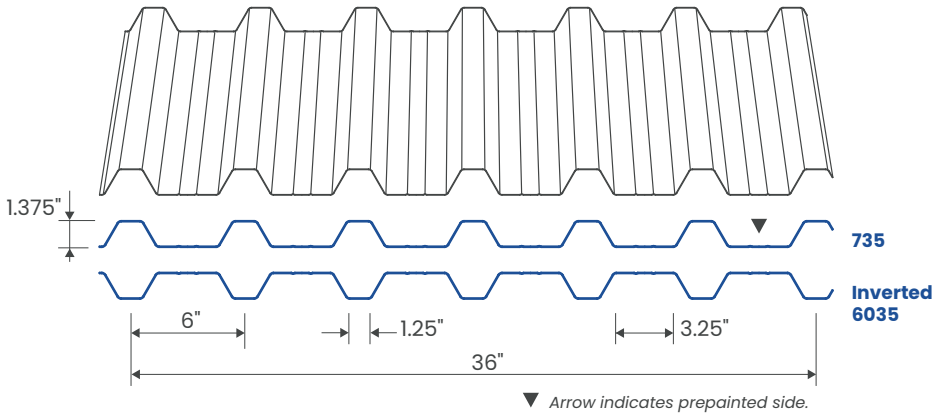

Commercial 735 profile

TECHNICAL SHEET

TÔLE
VIGNEAULT

The Commercial profile is another example of versatility that can be used as roofing or wall siding.

APPLICATIONS ›

- Roof
- Mural

OPTION ›

- Flutes
- Exterior

PROPERTIES ›

Available Gauge	26
Cover width	36"
Rib height	1 3/8"
C/C rib	6"
Minimum length	2'6"

Durable, resistant & aesthetic.

Cost-efficient system that is easy to install.

- Exposed fastener profile
- Can be used on wooden or steel framework
- High load capacity
- Recyclable materials
- 40-year limited warranty