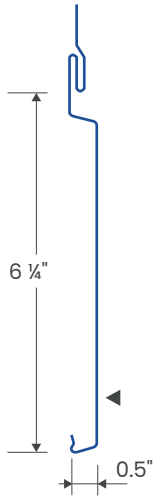

Decorative Mural panel

TECHNICAL SHEET

TÔLE
VIGNEAULT

▼ Arrow indicates prepainted side.

RESIDENTIAL

AGRICULTURAL

COMMERCIAL

APPLICATIONS ›

- Mural
- Exterior

PROPERTIES ›

| | |
|-----------------|-------|
| Available Gauge | 28 |
| Cover width | 6.25" |
| Rib height | 1/2" |
| Length | 10' |

Decorative Mural wall panels are installed with a hidden fastener system. Thanks to these invisible fasteners the panels are easy to install and help create contemporary surfaces with clean, flowing lines.

High-end metal siding.

Perfect for complete mural applications or as a decorative accent to your building.

- Invisible screw profile
- Low maintenance
- Horizontal or vertical installation
- Resistant to high winds

- 40-year limited warranty
- Long life cycle
- Multi-layer weather resistant paint

STANDARD TRIMS FOR DECO-MURAL PANELS › In 10' lengths.

| 1 « J » TRIM | 2 DIVIDER | 3 DRIP CAP | 4 PARTITION |
|------------------|-----------------|------------|---------------------------|
| | | | |
| 5 OUTSIDE CORNER | 6 INSIDE CORNER | 7 STARTER | 8 MAGNI SCREW #8 X 1 1/8" |
| | | | |