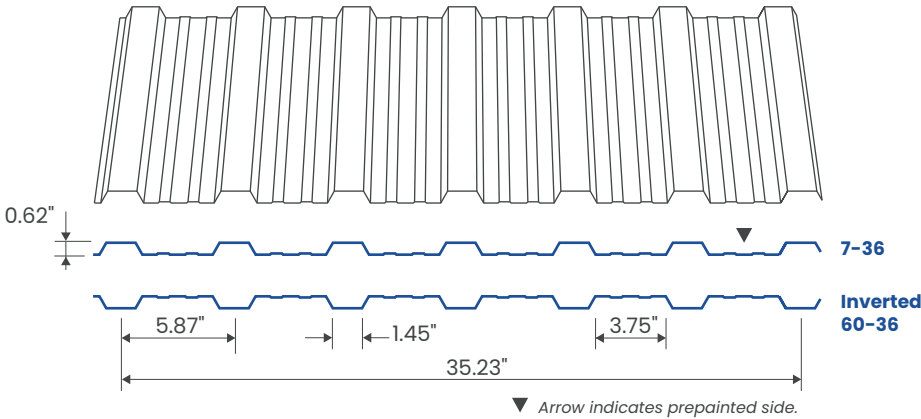

Mural 736 profile

TECHNICAL SHEET

APPLICATIONS ›

- Mural
- Exterior

OPTION ›

- Flutes
- Interior

PROPERTIES ›

Available Gauge	29*, 28, 26
Cover width	35.23"
Rib height	5/8"
C/C rib	5 5/8"
Minimum length	2'

In terms of convenience and versatility, these wall panels may be installed vertically or horizontally and, once in place, exhibit exceptional weather resistance and require little or no maintenance.

Durable, resistant & aesthetic.

A professional look inside or outside for all kinds of structures.

- Exposed fastener profile
- Can be used on wooden or steel framework
- Recyclable materials
- 40-year limited warranty

- Pre-cut lengths to meet your requests
- Easy installation
- Multi-layer weather resistant paint