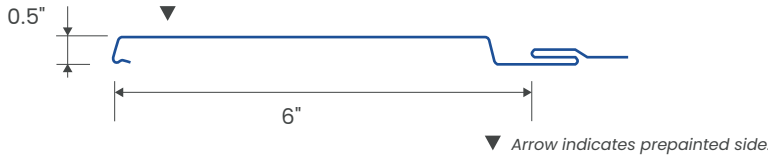

Exterior

Interior

PROPERTIES ›

Available Gauge	28, 26
Covered width	6"
Rib height	1/2"
Length	10'

High-end metal siding.

Perfect for complete mural applications or as a decorative accent to your building.

- Non exposed fastener profile
- Easy and fast installation
- Horizontal or vertical installation
- Nail strip
- Highly watertight
- Resistant to high winds

- Low maintenance
- Pre-cut lengths to meet your requests
- Long life cycle
- Multi-layer weather resistant paint
- 40-year limited warranty

DECORATIVE MURAL – MATCHING TRIMS : SERIES 500 (OPENING 5/8")